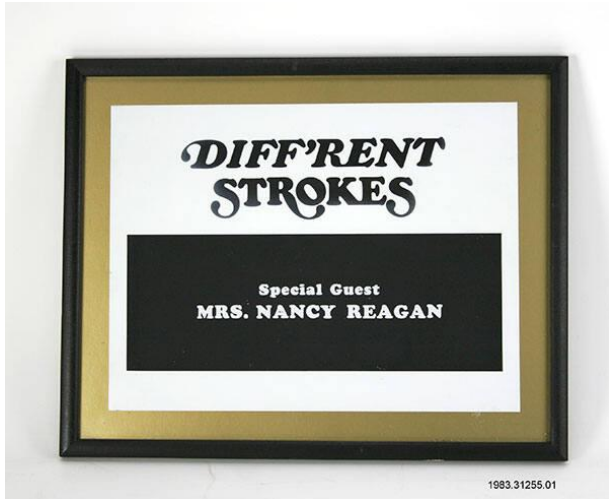

Basic Detail Report

1983.31255.01

Title

Diff'rent Strokes

Date

1983

Medium

Paper, Ink, Wood

Description

A section of crawl framed in black painted wood with text stating "DIFFERENT STROKES-SPECIAL GUEST-MRS. NANCY REAGAN." The text is black on a white background with a gold-colored mat board.