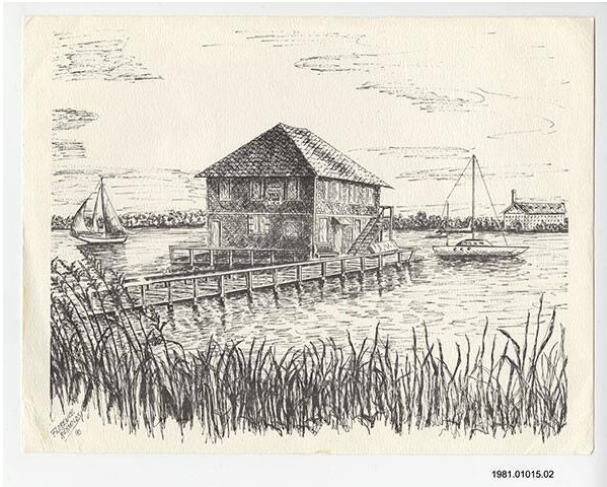

Basic Detail Report

1981.01015.02

Title

Pen and Ink Drawing of A Yacht Club

Date

20th Century

Primary Maker

Florence Lee Reynolds

Medium

Paper, Ink

Description

This black-and-white print shows a yacht club in Florida. The yacht club is a small two-story wooden building on a body of water with two boats passing by. The artist's signature is at the bottom right corner.

Dimensions

Overall: 10 x 13 in. (25.4 x 33 cm)

Copyright

© Florence Lee Reynolds Copyright or other proprietary rights are held by individuals or entities other than the Ronald Reagan Presidential Library and Museum. The Ronald Reagan Presidential Library and Museum does not warrant that the use of these materials will not infringe on the rights of third parties holding the rights to these works, or make any representations or warranties with respect to the application or terms of any international agreement, treaty, or protections that may apply. It is your responsibility to determine and satisfy any copyright or other use restrictions. Pertinent regulations can be found at 36 C.F.R 1254.62.